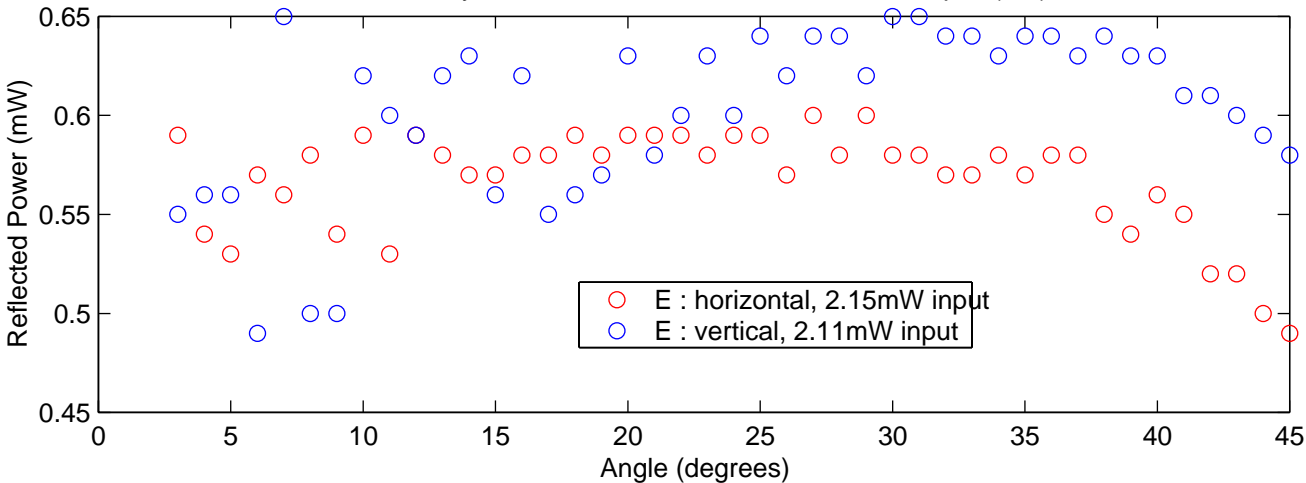

Reflectivity measurement for 4ITM02/03 Witness optic (HR)

Reflectivity measurement for SPETM05/07 Witness optic (HR)