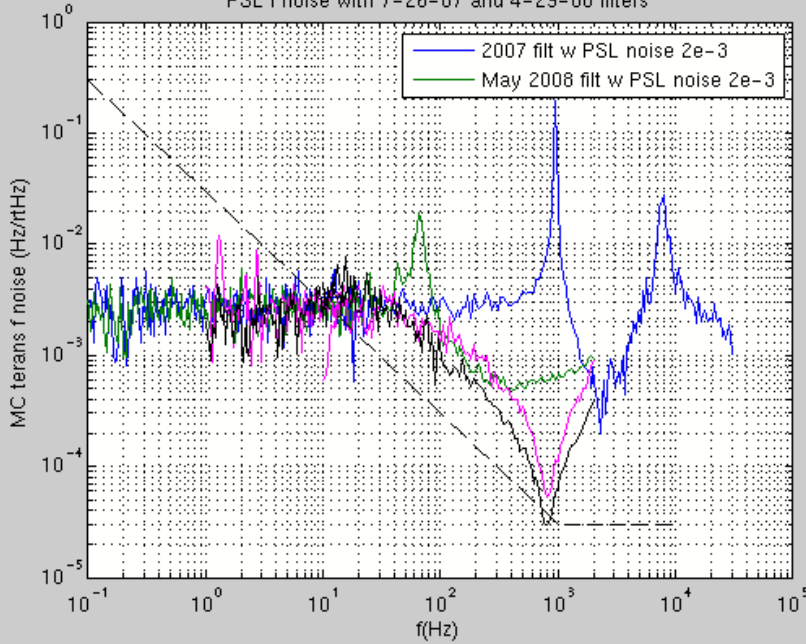

# MC trans light f noise

Figure 5

File Edit View Insert Tools Desktop Window Help

PSL f noise with 7-26-07 and 4-29-08 filters

Figure 6

File Edit View Insert Tools Desktop Window Help

MC transmitted light frequency noise