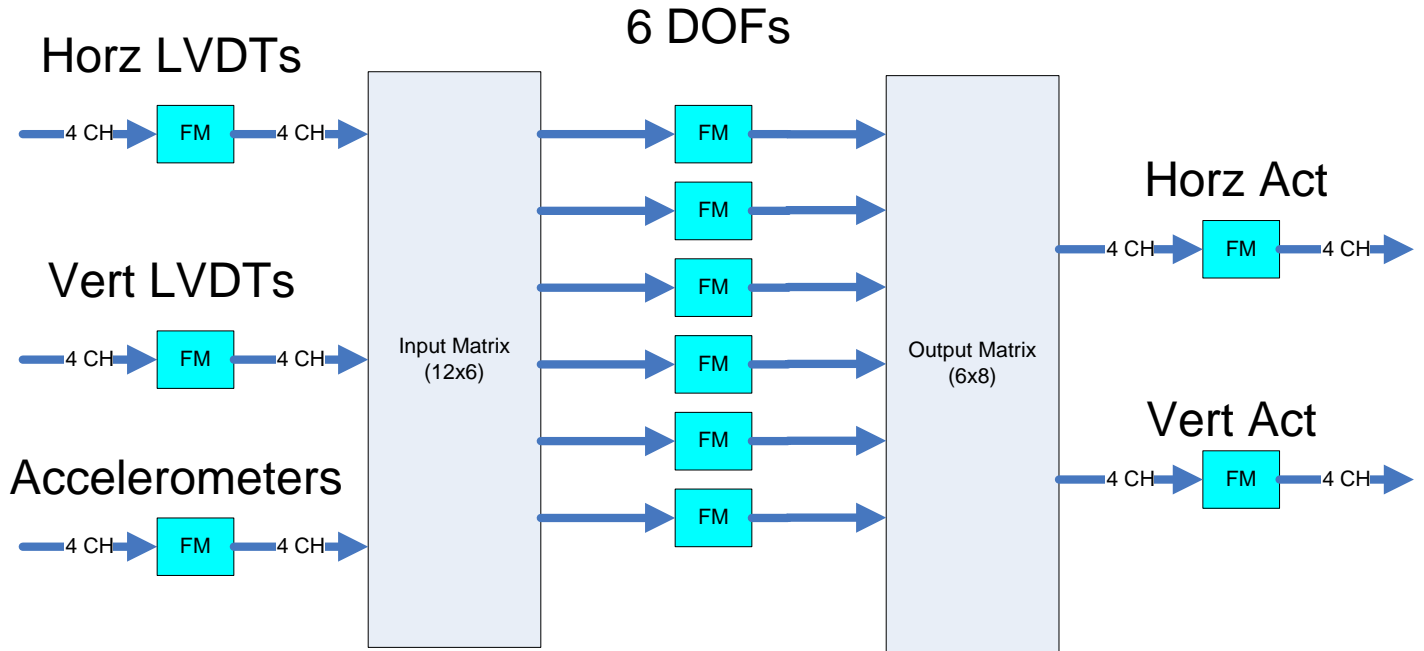

LASTI HAM SAS Digital Controls Block Diagram

Standard LIGO Filter Module-- Either polyphase FIR or IIR