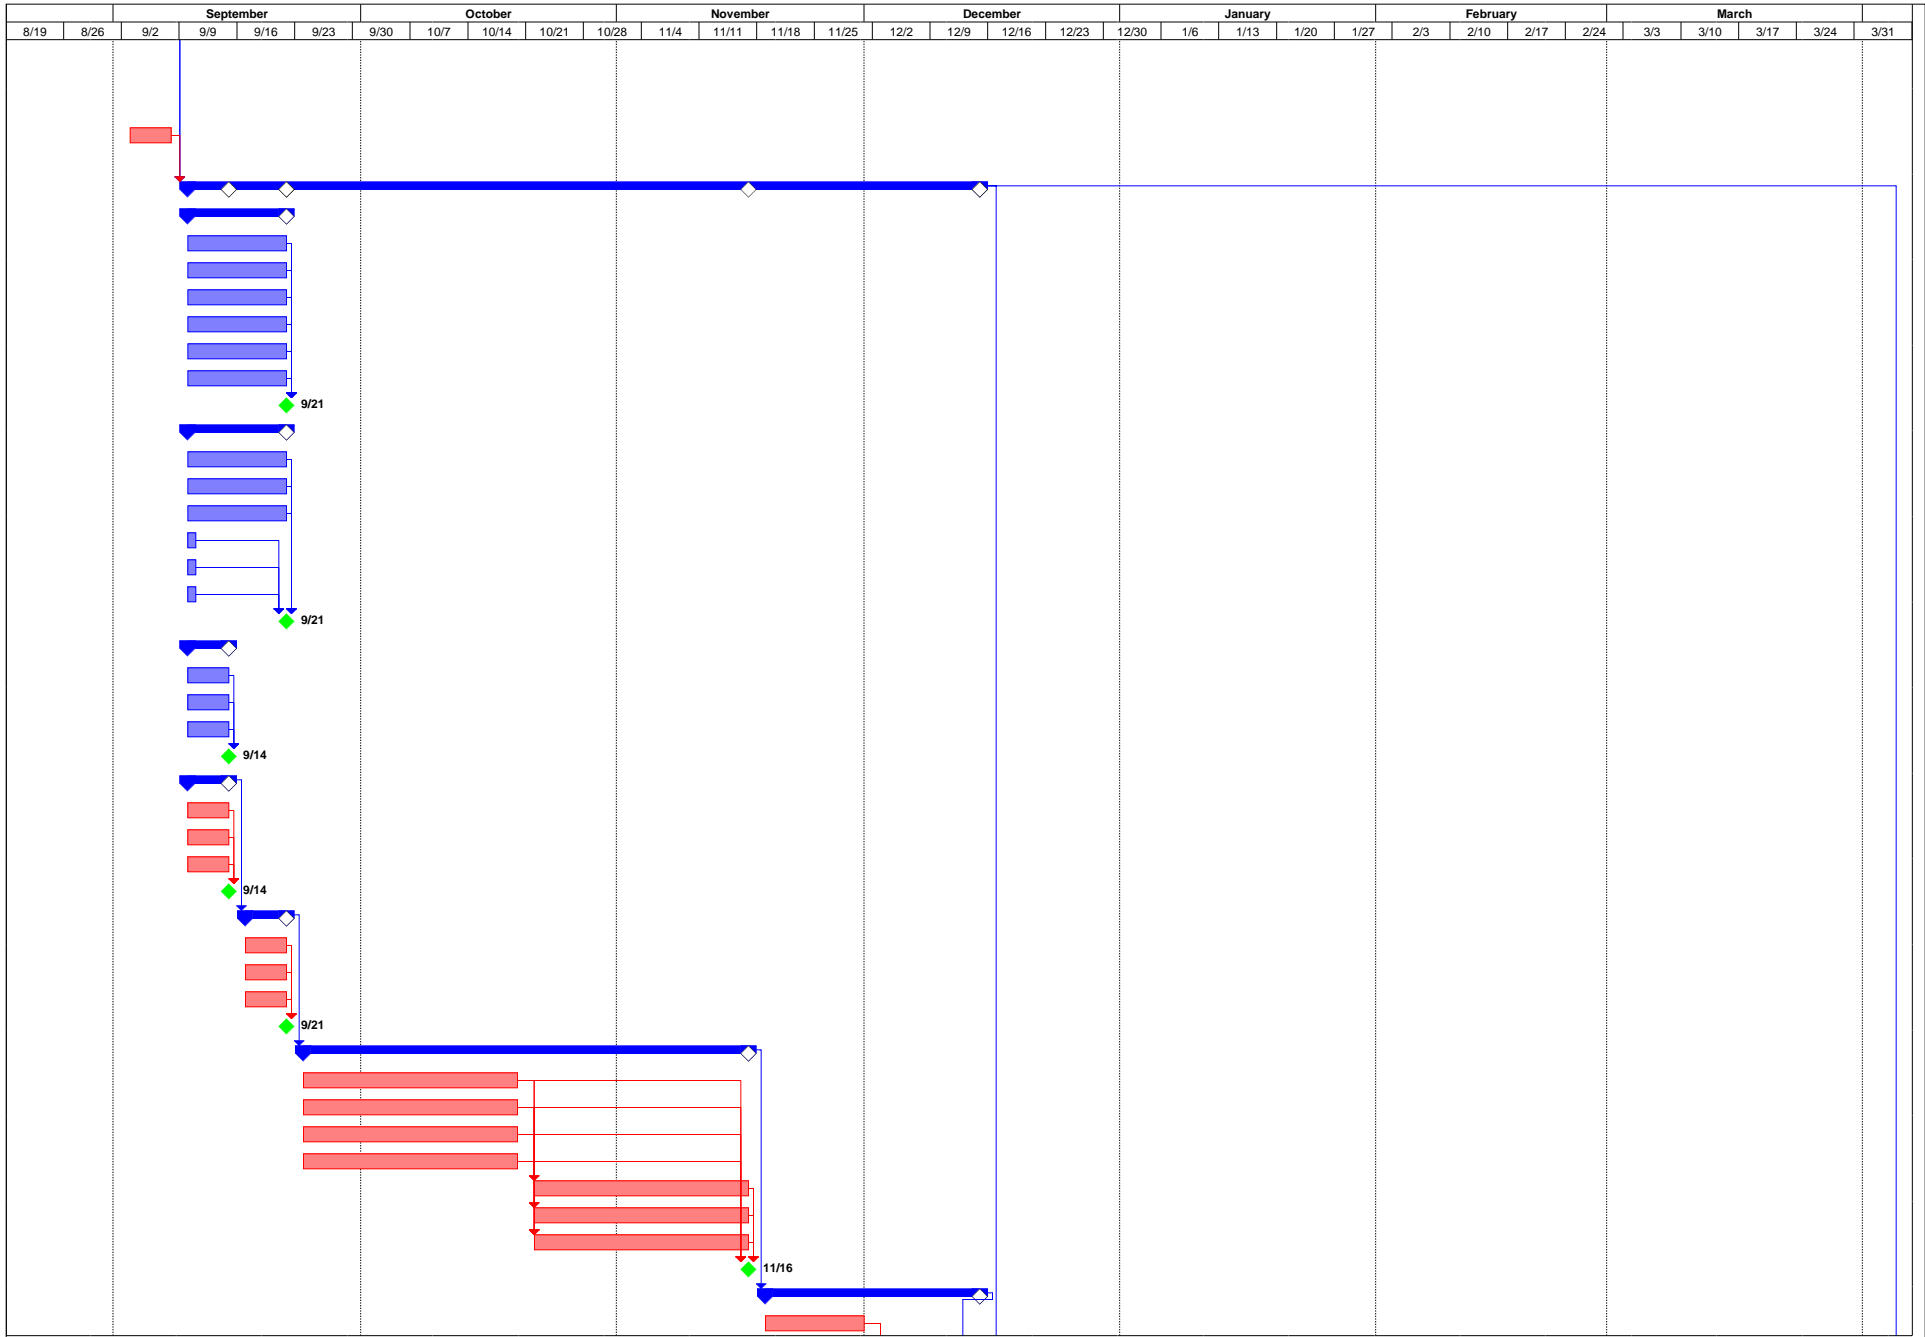

Project: Gravitational Wave Burst Upper Limit Analysis
Date: Thu 2/22/01

		September					October				November				December				January				February				March						
8/19	8/26	9/2	9/9	9/16	9/23	9/30	10/7	10/14	10/21	10/28	11/4	11/11	11/18	11/25	12/2	12/9	12/16	12/23	12/30	1/6	1/13	1/20	1/27	2/3	2/10	2/17	2/24	3/3	3/10	3/17	3/24	3/31	

Project: Gravitational Wave Burst Upper Limit Analysis
Date: Thu 2/22/01

Task		Progress		Summary		Rolled Up Critical Task		Rolled Up Progress	
Critical Task		Milestone		Rolled Up Task		Rolled Up Milestone			

		September					October				November				December				January				February				March						
8/19	8/26	9/2	9/9	9/16	9/23	9/30	10/7	10/14	10/21	10/28	11/4	11/11	11/18	11/25	12/2	12/9	12/16	12/23	12/30	1/6	1/13	1/20	1/27	2/3	2/10	2/17	2/24	3/3	3/10	3/17	3/24	3/31	