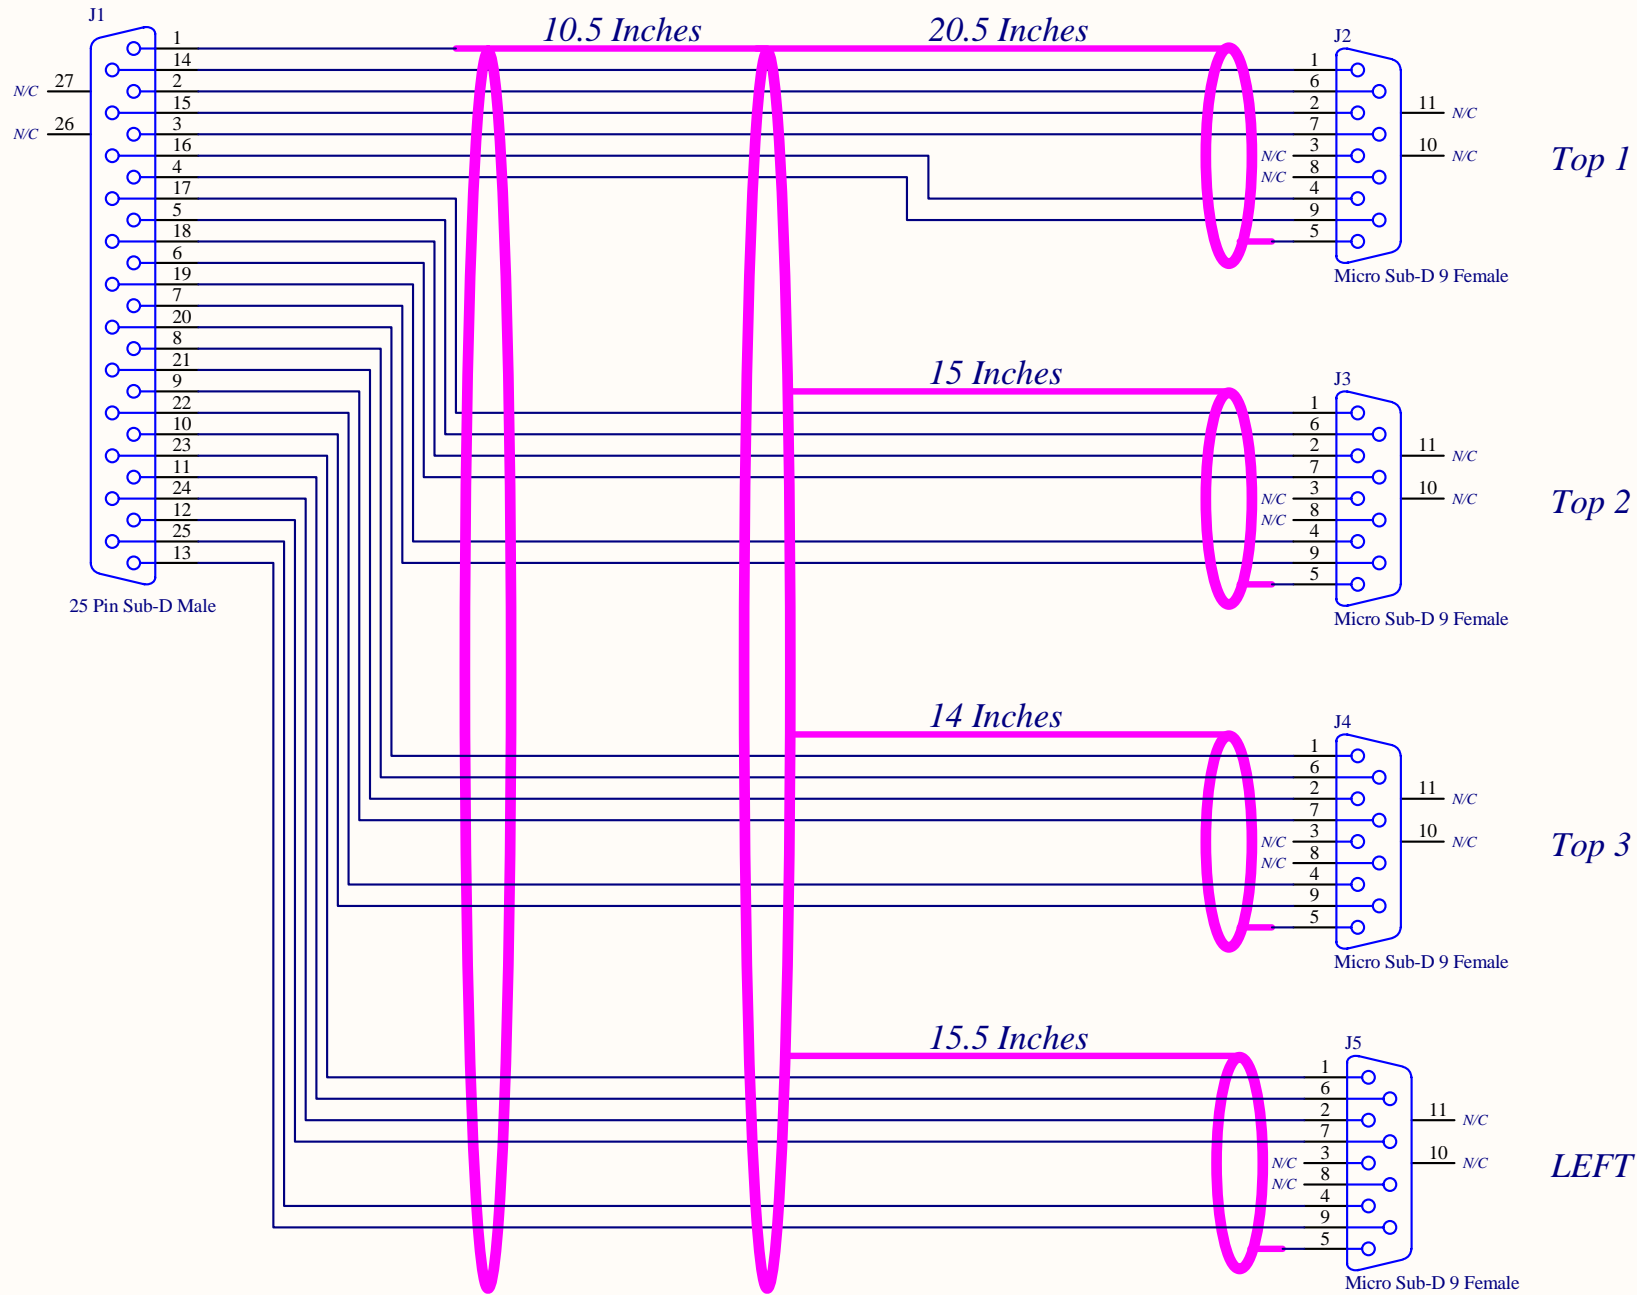

Last Edited: 14 May 2007

Title 2 Ended OSEM Cable Assembly			* * *		LIGO Date: 5/14/2007 Time: 1:00:25 PM Sheet 1 of 2
Size: A	DCC Number: D070159	Revision: A	Engineer: R. Abbott		
File: C:\Rich's Files\Mycadfiles\Misc\osem_2.SchDoc					

Last Edited: 14 May 2007

Title 4 Ended OSEM Cable Assembly		* * *		LIGO	
Size: A	DCC Number: D070159	Revision: A	Engineer: R. Abbott	Date: 5/14/2007	
File: C:\Rich's Files\Mycadfiles\Misc\osem_4.SchDoc				Time: 1:00:57 PM	
				Sheet 2 of 2	