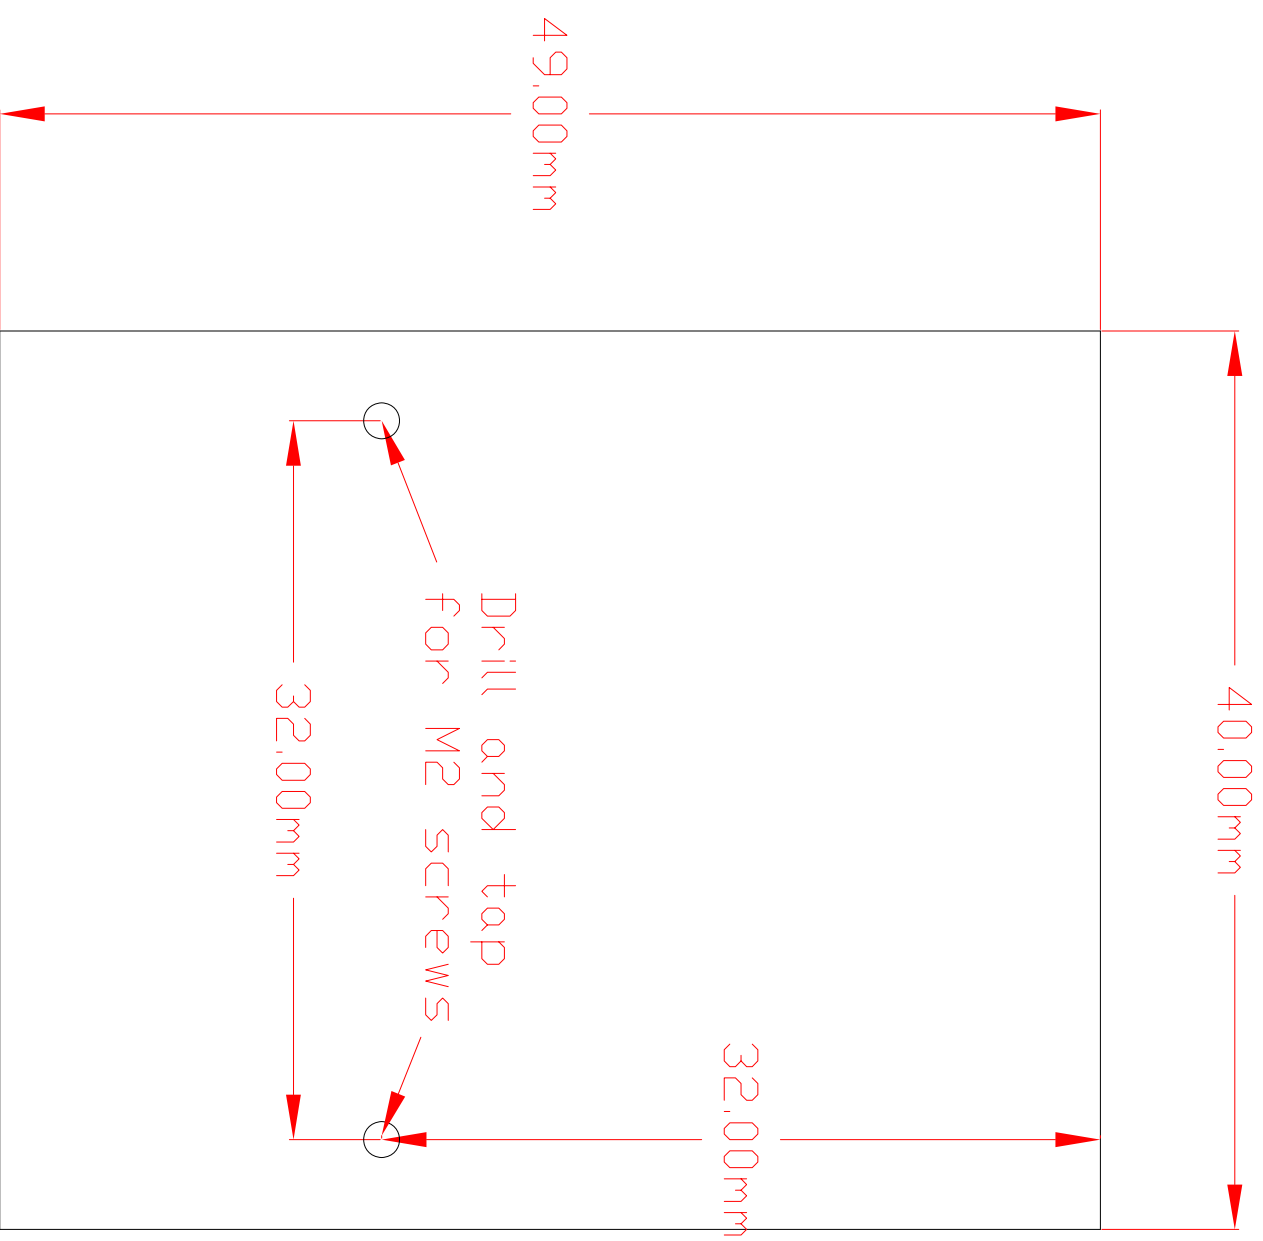

DCPD Heatsink - Left Side View

DCPD Heatsink - Right Side View

Drilled and tapped for
M2 screws (6X)

DCPD Heatsink - Rear View

DCPD Heatsink - Top View

DCPD Heatsink - Bottom View

Countersink
for M2
screws

DCPD Mounting Washer

Drilled and tapped for M2 screws (4X)

Heatsink Retainer Ring