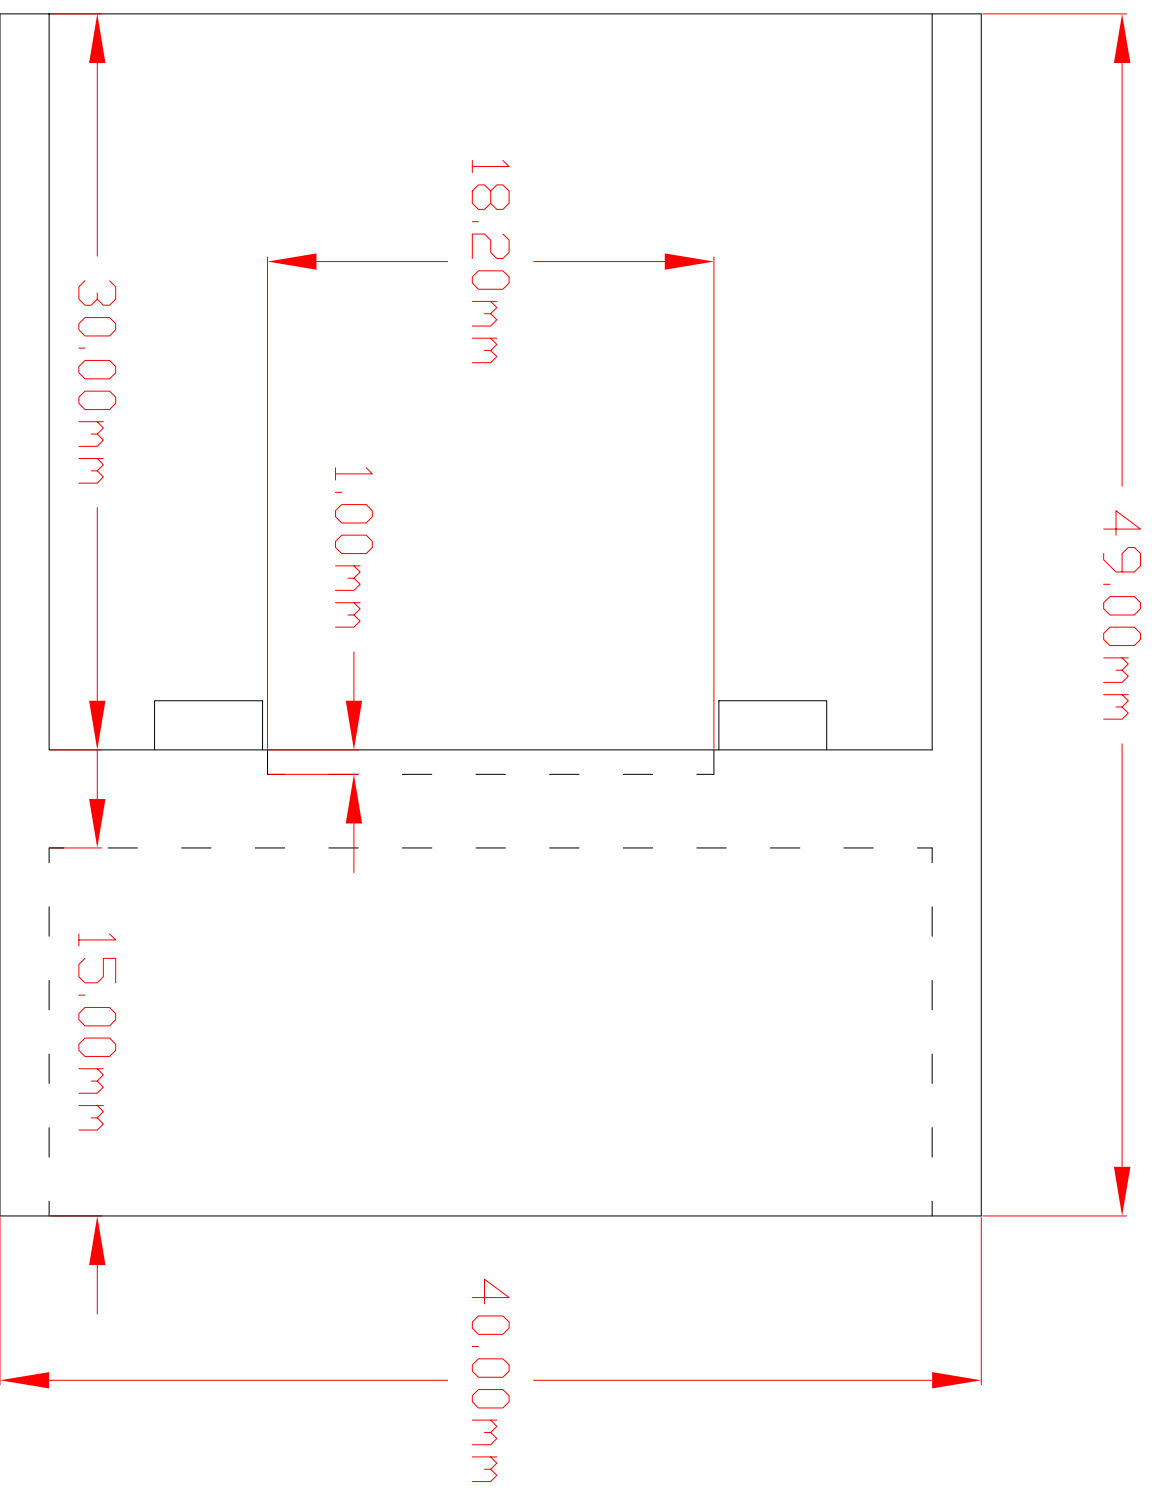

DCPD Heatsink - Left Side View

DCPD Heatsink - Right Side View

Drilled and tapped for
M2 screws (6X)

DCPD Heatsink - Rear View

DCPD Heatsink - Top View

DCPD Heatsink - Bottom View

Countersink
for M2
screws

DCPD Mounting Washer

Drilled and tapped for M2 screws (4X)

Heatsink Retainer Ring