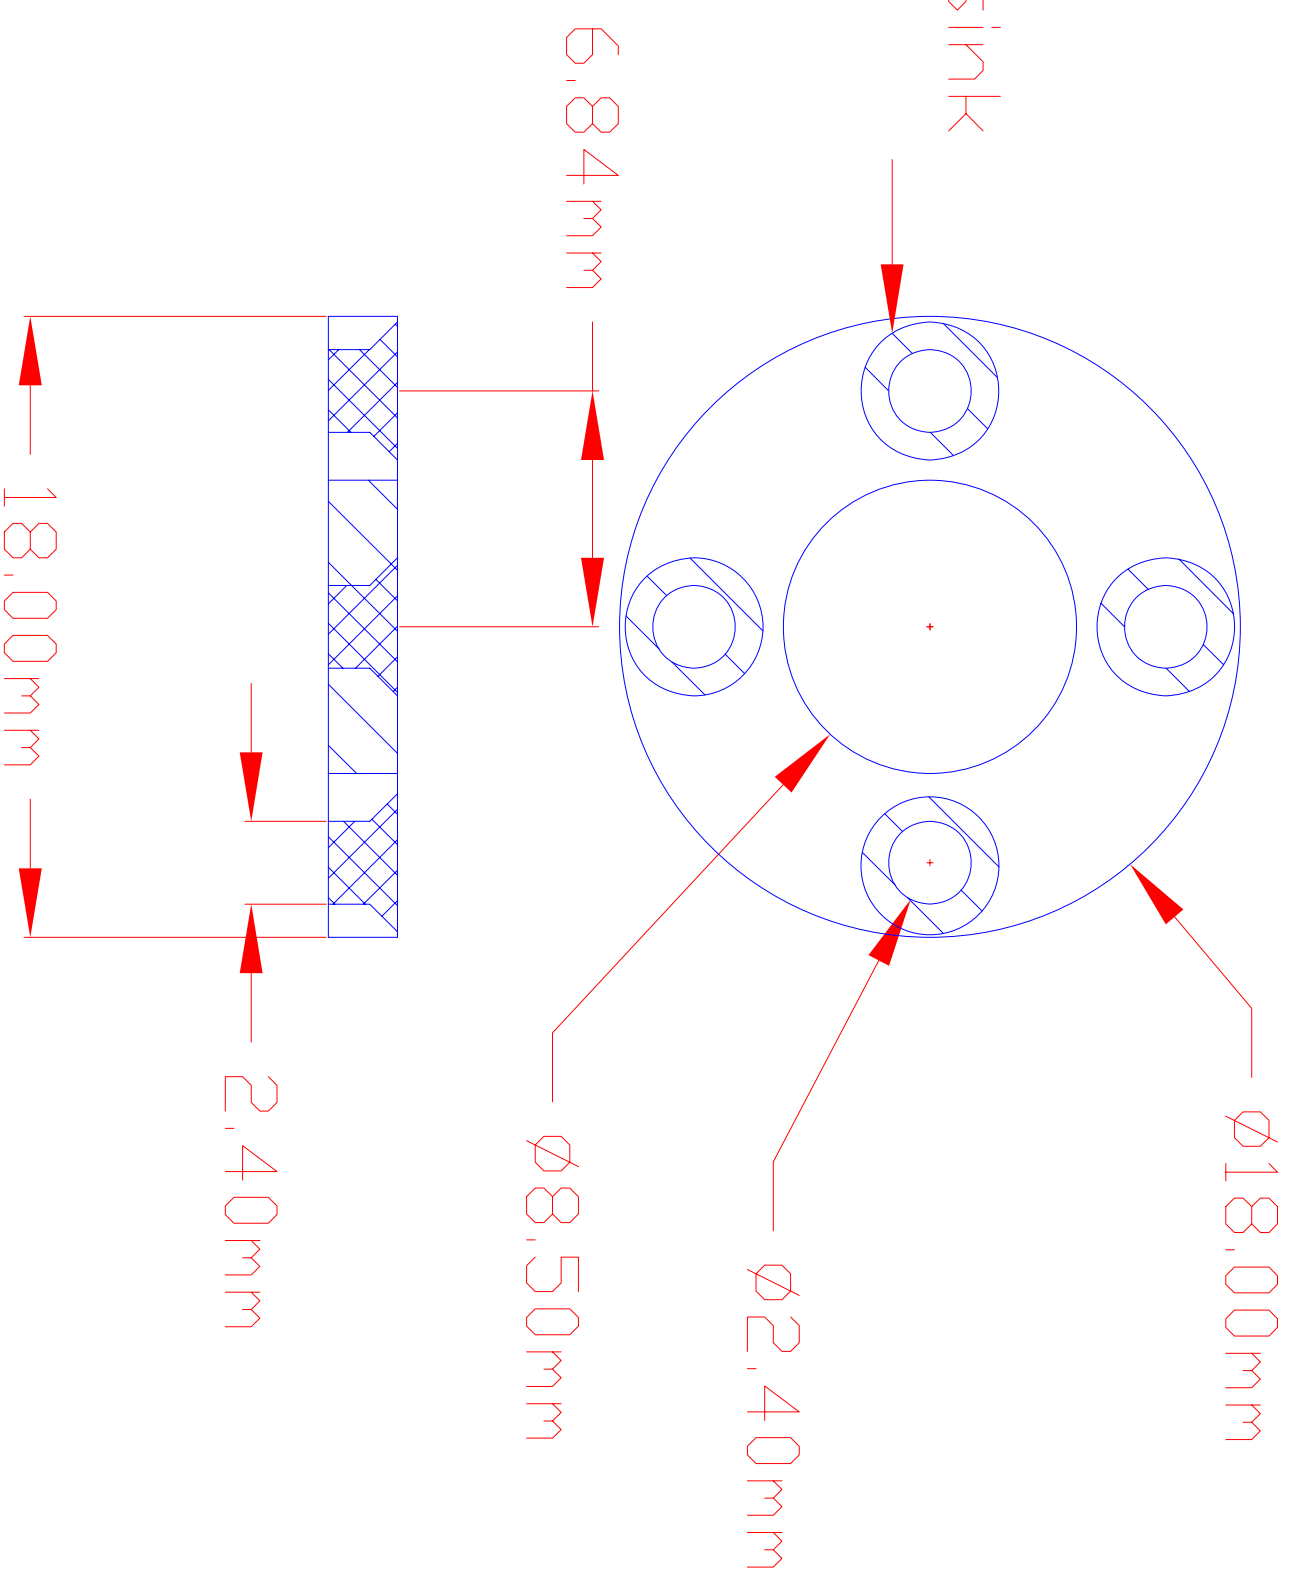

DCPD Heatsink - Left Side View

DCPD Heatsink - Right Side View

Drilled and tapped for
M2 screws (6X)

DCPD Heatsink - Rear View

DCPD Heatsink - Top View

DCPD Heatsink - Bottom View

Countersink
for M2
screws

DCPD Mounting Washer

Drilled and tapped for M2 screws (4X)

Heatsink Retainer Ring