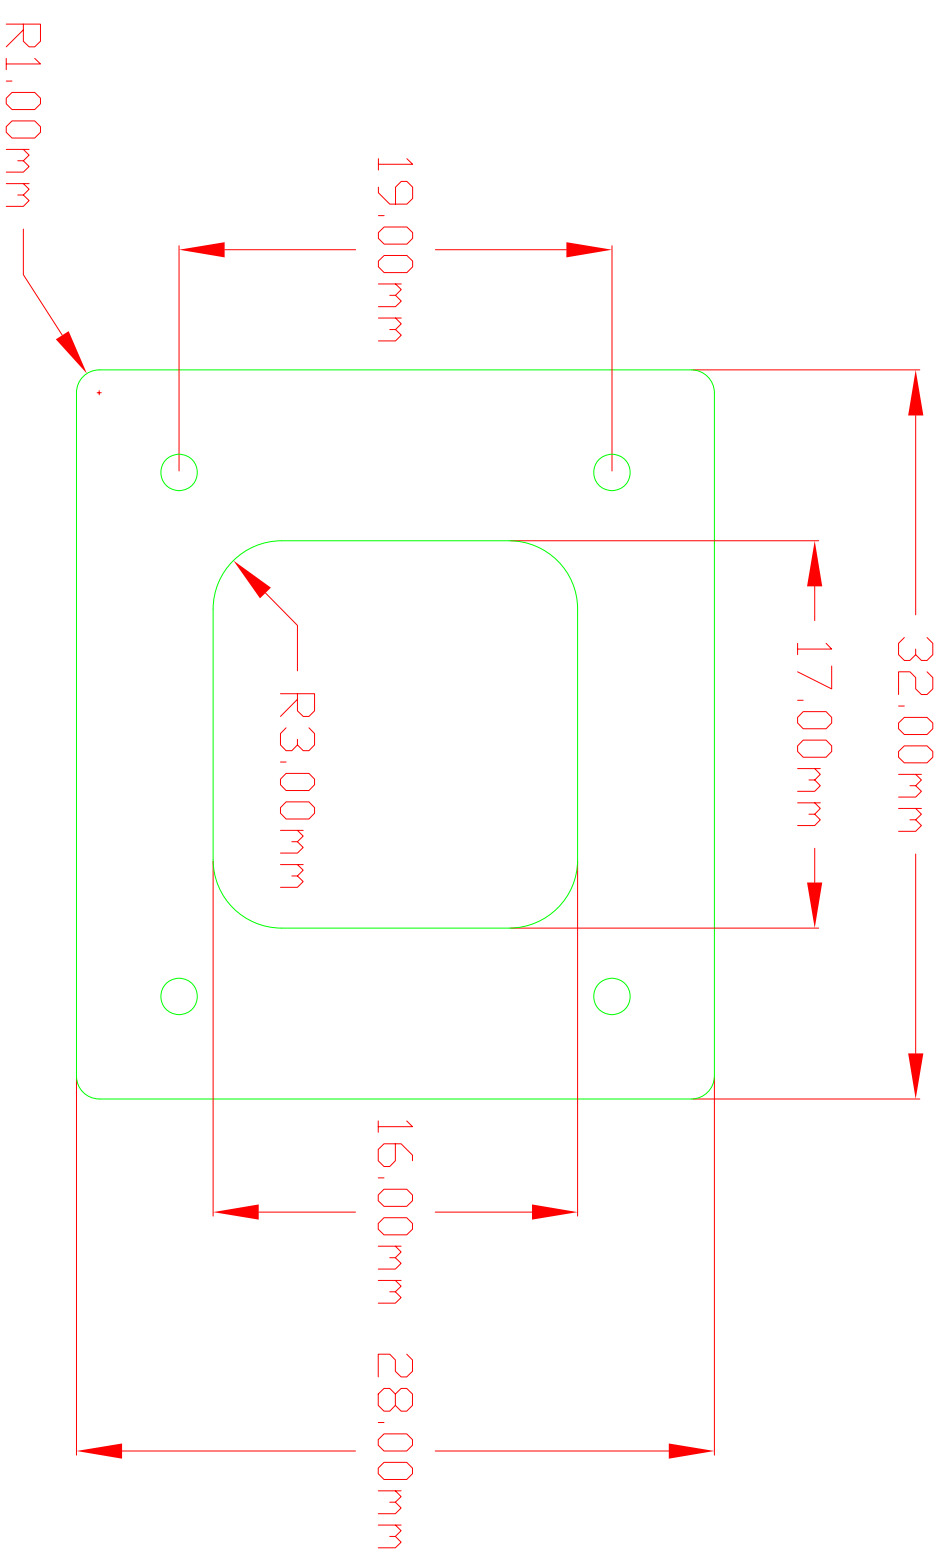

DCPD Heatsink - Left Side View

DCPD Heatsink - Right Side View

Drilled and tapped for
M2 screws (6X)

DCPD Heatsink - Rear View

DCPD Heatsink - Top View

DCPD Heatsink - Bottom View

Countersink
for M2
screws

DCPD Mounting Washer

Drilled and tapped for M2 screws (4X)

Heatsink Retainer Ring