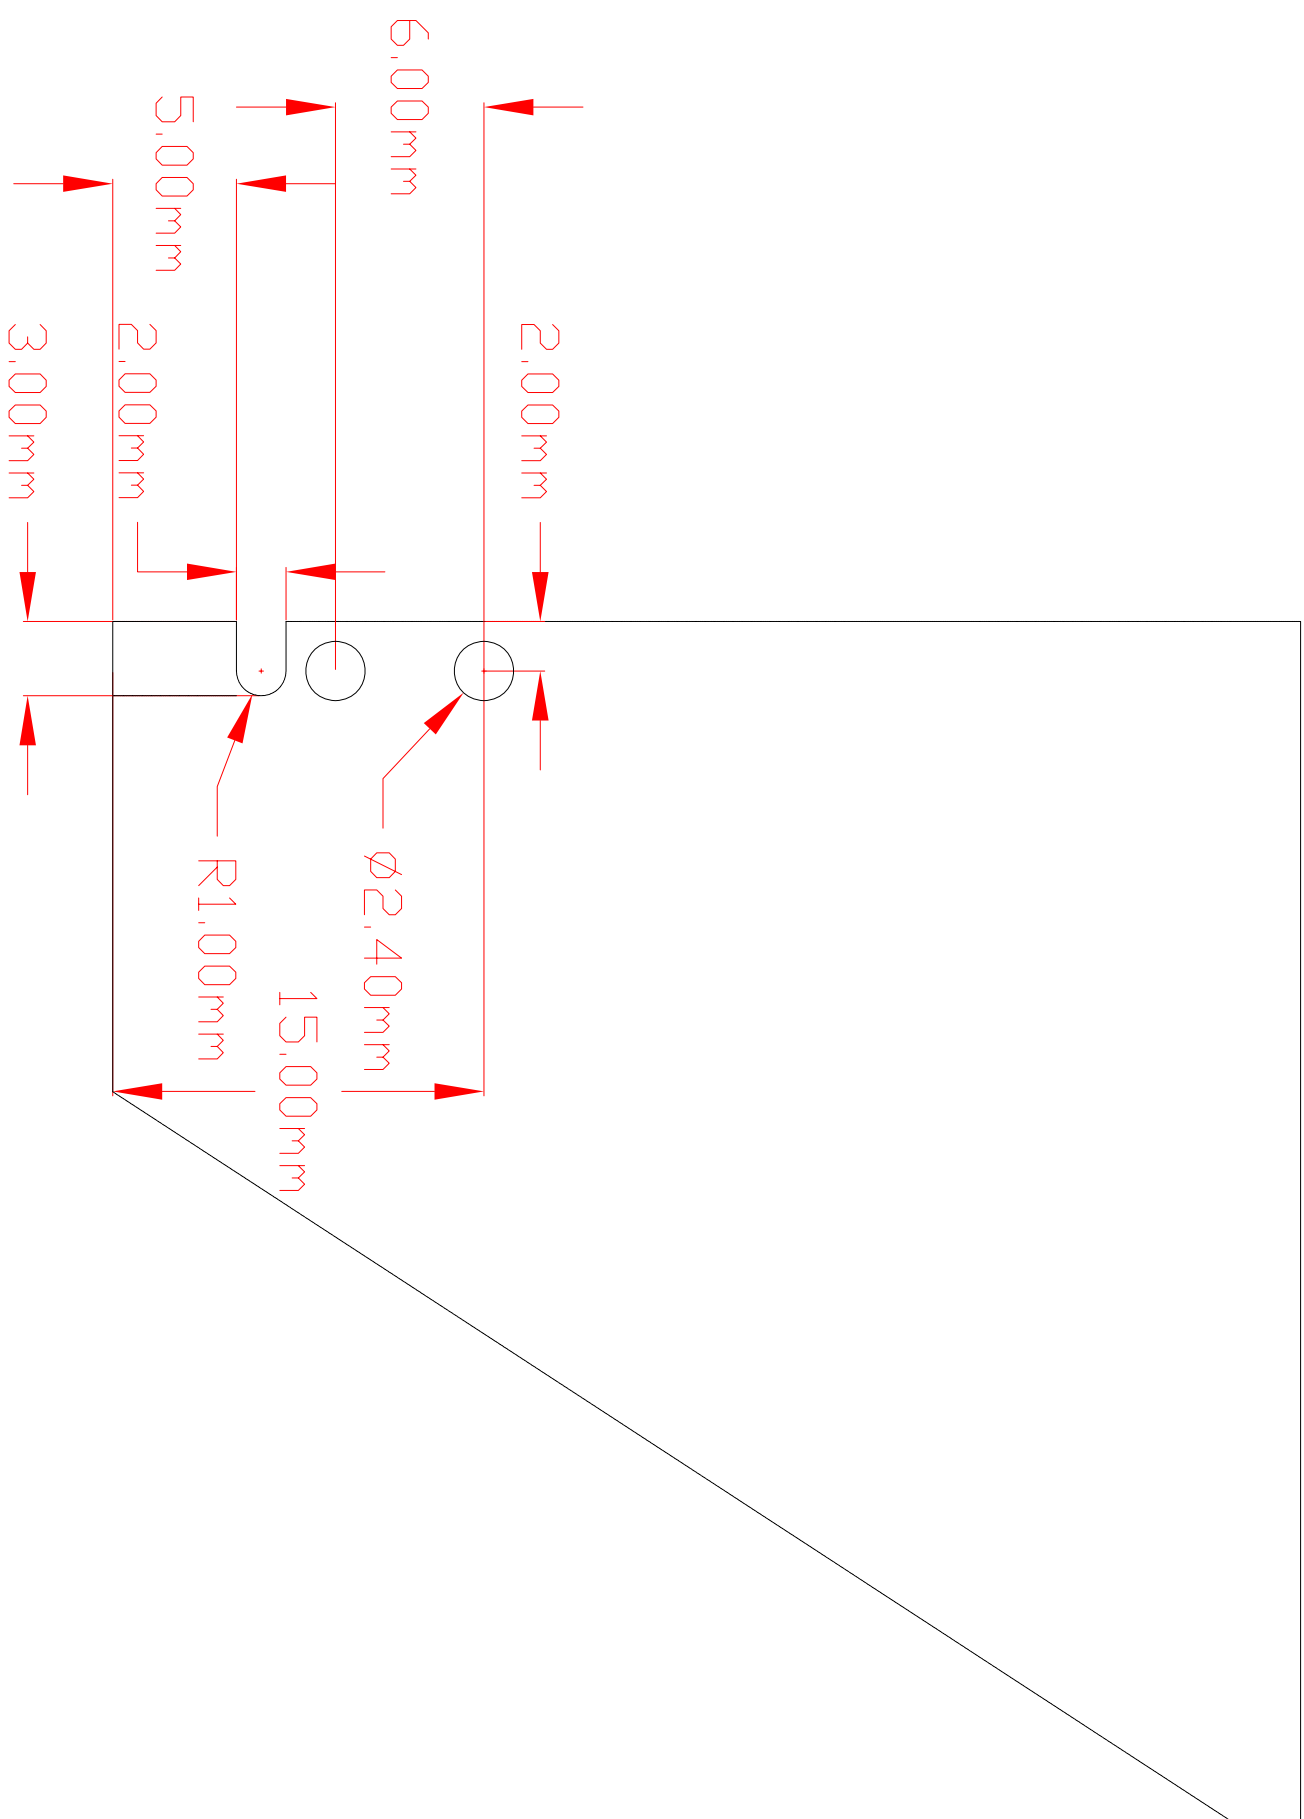

DCPD Heatsink - Left Side View

DCPD Heatsink - Right Side View

Drilled and tapped for
M2 screws (6X)

DCPD Heatsink - Rear View

DCPD Heatsink - Top View

DCPD Heatsink - Bottom View

Countersink
for M2
screws

DCPD Mounting Washer

Drilled and tapped for M2 screws (4X)

Heatsink Retainer Ring