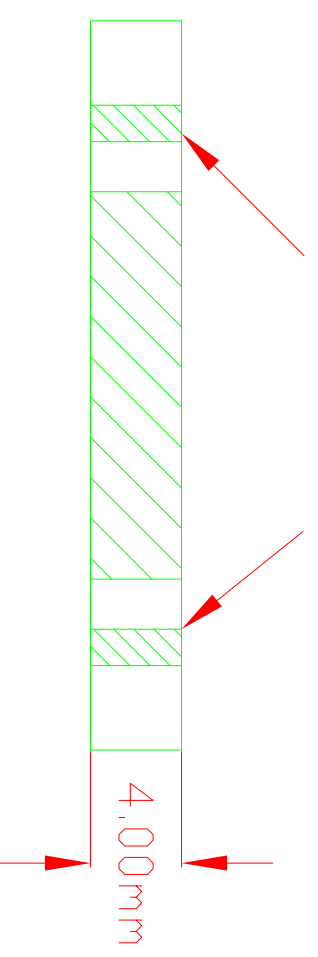

DCPD Heatsink - Left Side View

DCPD Heatsink - Right Side View

Drilled and tapped for
M2 screws (6X)

DCPD Heatsink - Rear View

DCPD Heatsink - Top View

DCPD Heatsink - Bottom View

Countersink
for M2
screws

DCPD Mounting Washer

Drilled and tapped for M2 screws (4X)

Heatsink Retainer Ring