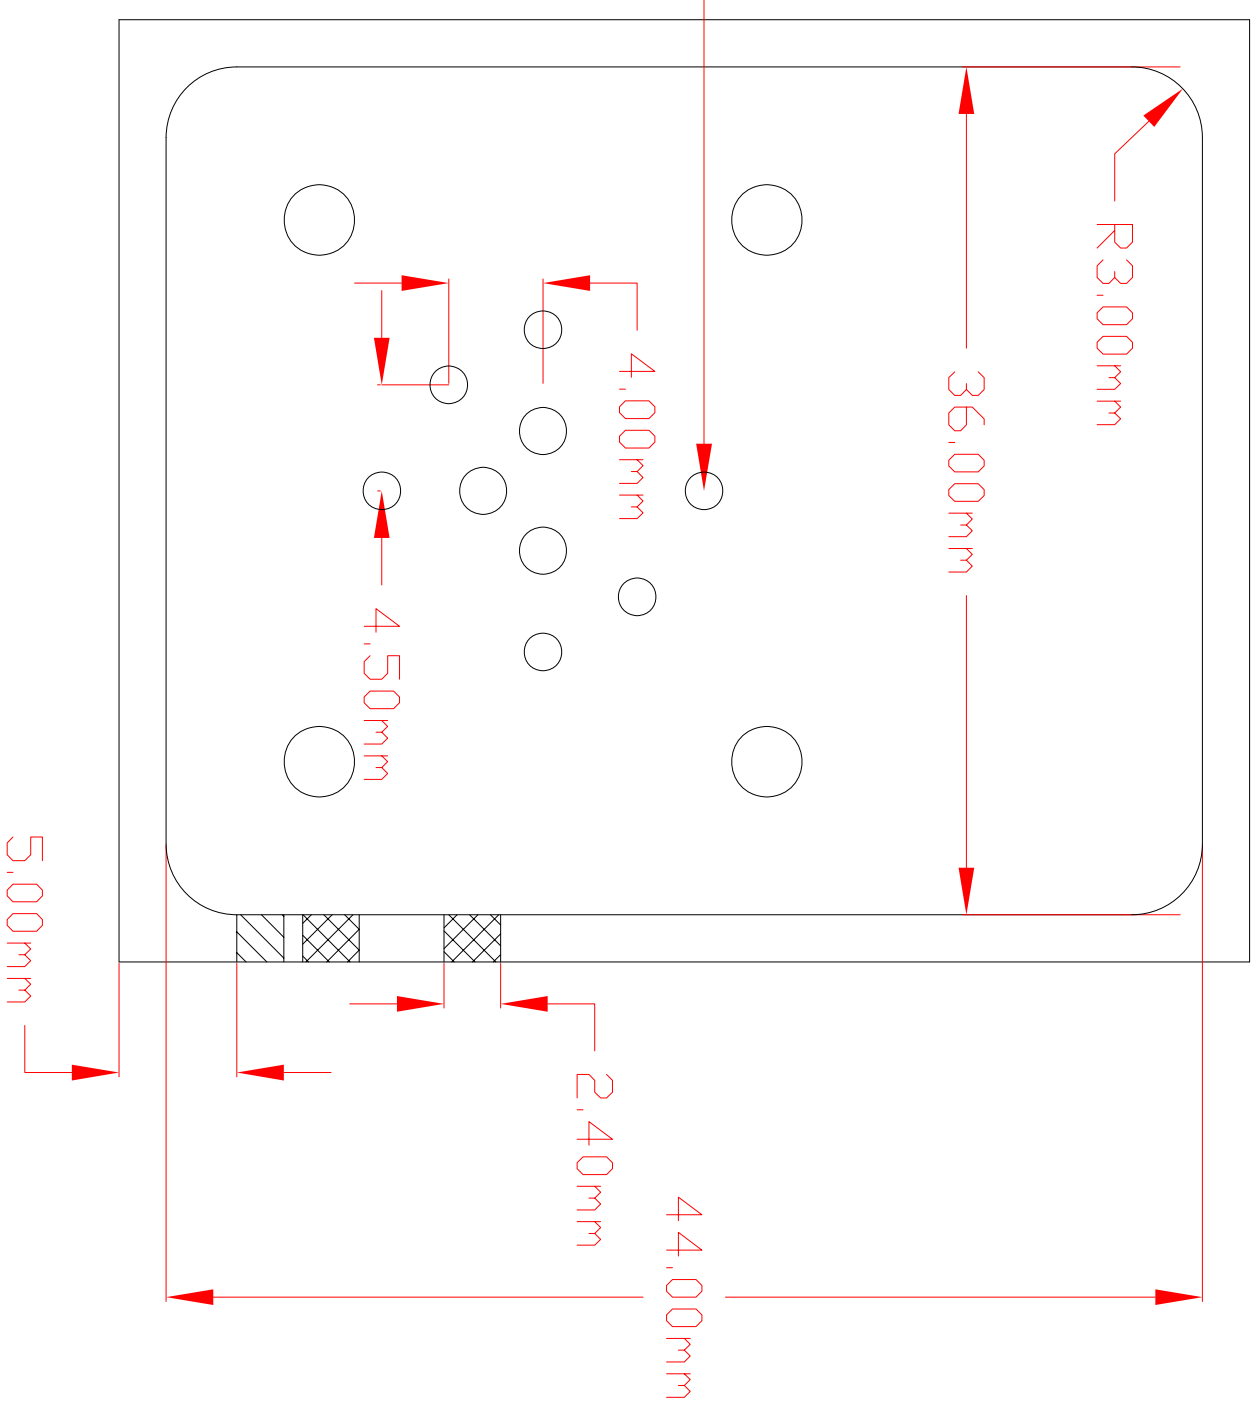

DCPD Heatsink - Left Side View

DCPD Heatsink - Right Side View

Drilled and tapped for
M2 screws (6X)

DCPD Heatsink - Rear View

DCPD Heatsink - Top View

DCPD Heatsink - Bottom View

Countersink
for M2
screws

DCPD Mounting Washer

Drilled and tapped for M2 screws (4X)

Heatsink Retainer Ring