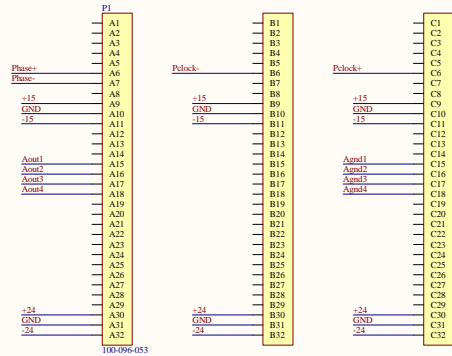

3rd Order, 800Hz, Butterworth LPF

Input and Output 4 pin LEMOs for Phase and Clock Daisy Chains