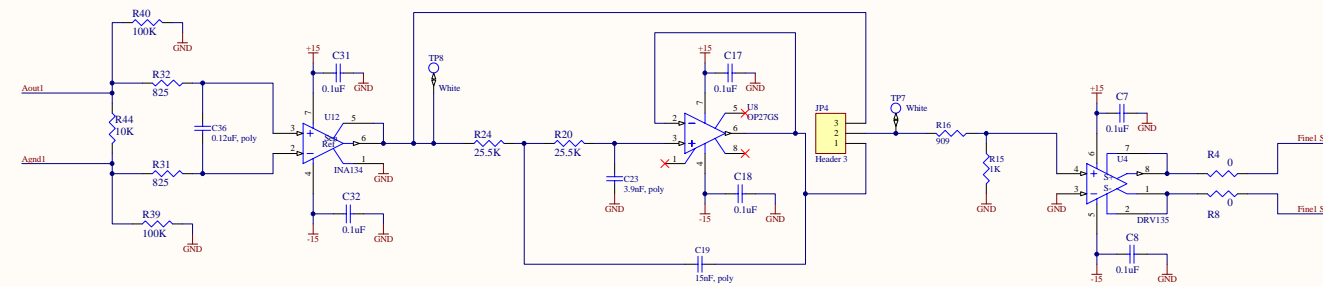

3rd Order, 800Hz, Butterworth LPF

Input and Output 4 pin LEMOs for Phase and Clock Daisy Chains