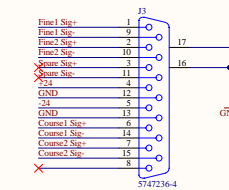

3rd Order, 800Hz, Butterworth LPF

Input and Output 4 pin LEMOs for Phase and Clock Daisy Chains